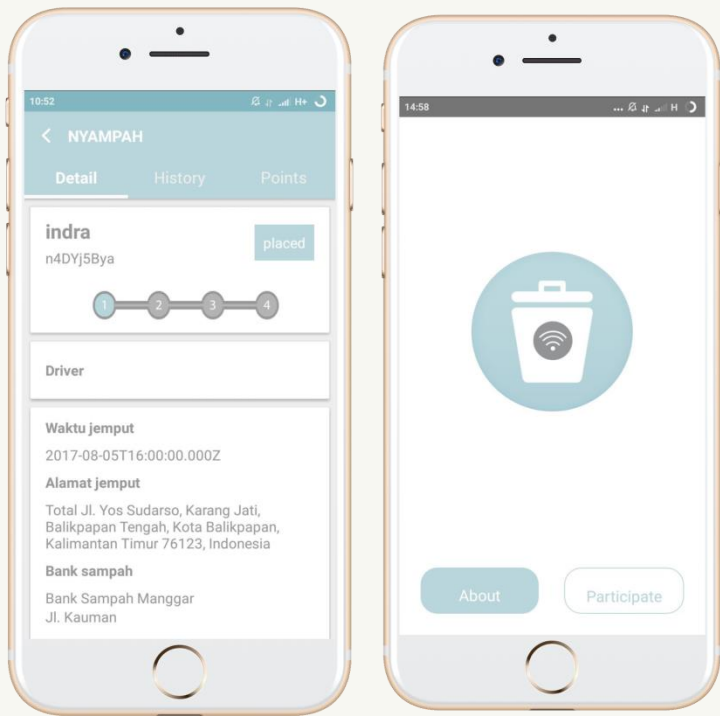

MILESTONE

How to series - Nyampah User:

<https://www.youtube.com/watch?v=BWj-ywJx50s>

How to series - Nyampah Driver:

<https://www.youtube.com/watch?v=UoZerpwUjFs>

How to series – Waste Bank:

<https://www.youtube.com/watch?v=q3iFTxhXQTU>